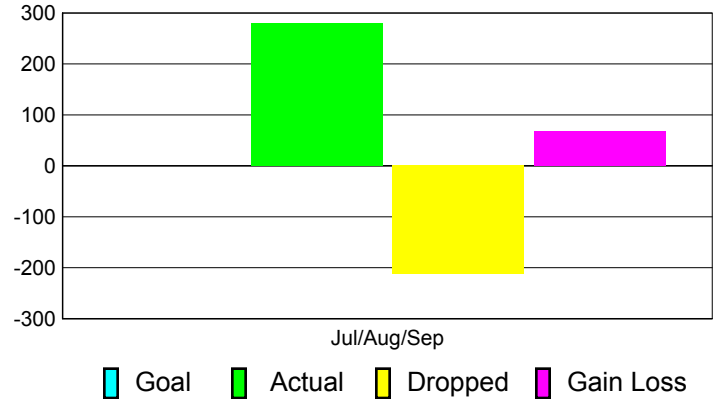

Membership Results 2011-2012

Goal, New, Dropped, Gain/Loss