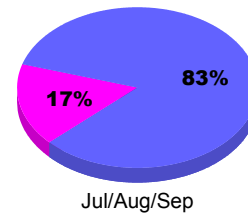

Membership Results
2011-2012

Membership
2010-2011

Month	Net Memb Goal	Actual New Memb	Actual Dropped Memb	Gain/Loss of Memb	Gain/Loss of Memb
Jul/Aug/Sep		280	-212	68	-1
Totals		280	-212	68	-1

Membership Results 2011-2012

Goal, New, Dropped, Gain/Loss

Comparison of Membership Gain/Loss

Current Year Compared to the Previous Year

Gender Comparison 2011-2012

Male Female